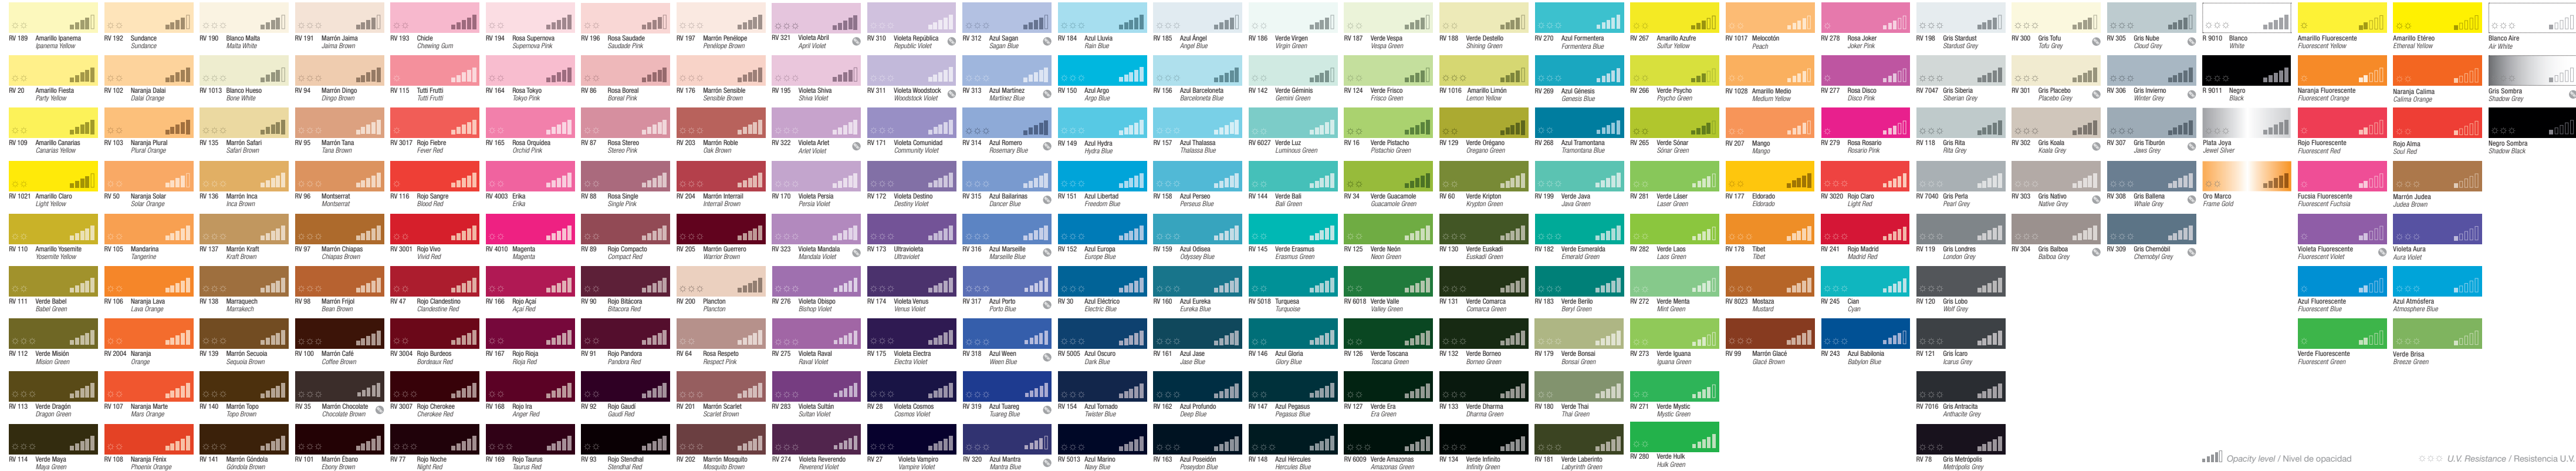

Color chart Carta de colores / 216 Colors

Opacity level / Nivel de opacidad U.V. Resistance / Resistencia U.V.